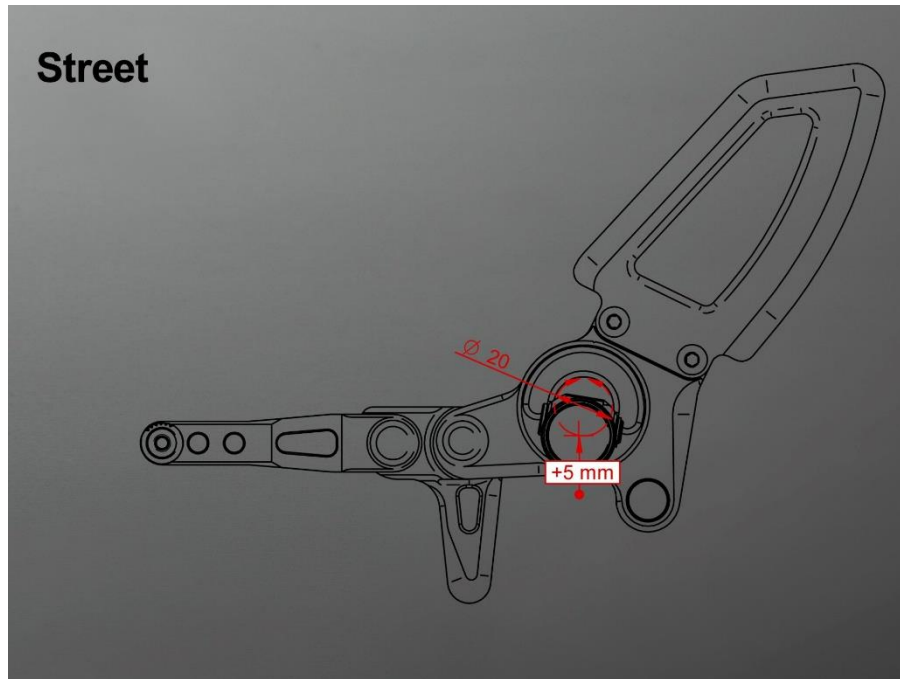

The fine toothing of the excenter allows various adjustments of the footrest position so that the motorcyclist can set his/her perfect position. The three possible mounting points that can be selected for the pedals of the gear and brake lever also help the driver in meeting his/her perfect foot position.

Further information: [wunderkind-custom.com](http://wunderkind-custom.com)

*Switching side mountable with/without switching reversal (example version 'Street')*

*Brake side (example version 'Racing')*

*Three possible positions for the pedal (example version 'Racing')*

*Setting range for footrests: excenter with finest tooting*

Setting range version 'Street'

Setting range version 'Racing'