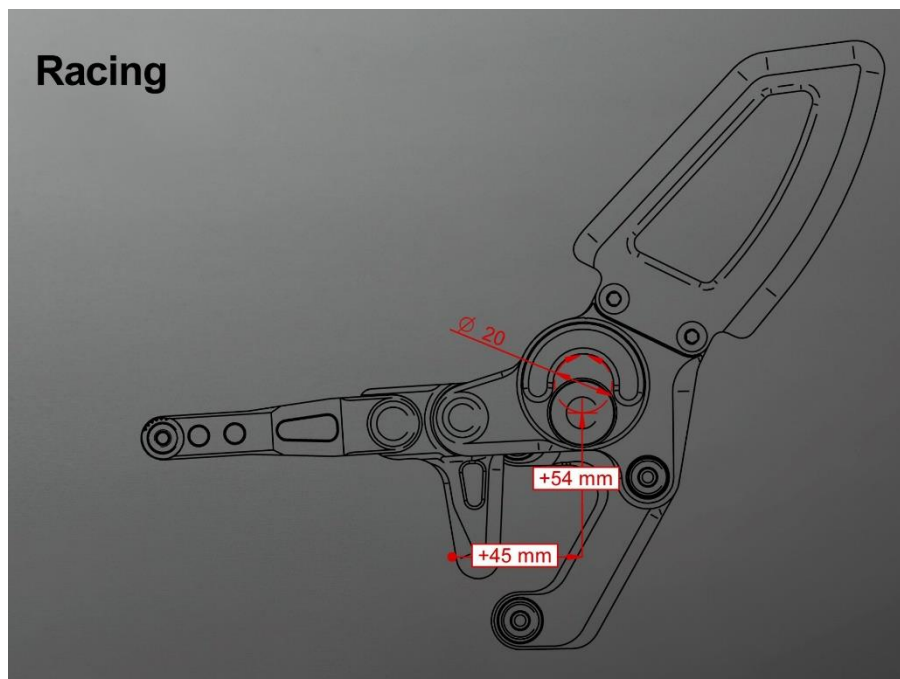

The fine toothing of the excenter allows various adjustments of the footrest position so that the motorcyclist can set his/her perfect position. The three possible mounting points that can be selected for the pedals of the gear and brake lever also help the driver in meeting his/her perfect foot position.

Further information: [wunderkind-custom.com](http://wunderkind-custom.com)

*Switching side mountable with/without switching reversal (example version 'Street')*

*Brake side (example version 'Racing')*

*Three possible positions for the pedal (example version 'Racing')*

*Setting range for footrests: excenter with finest tooting*

Setting range version 'Street'

Setting range version 'Racing'